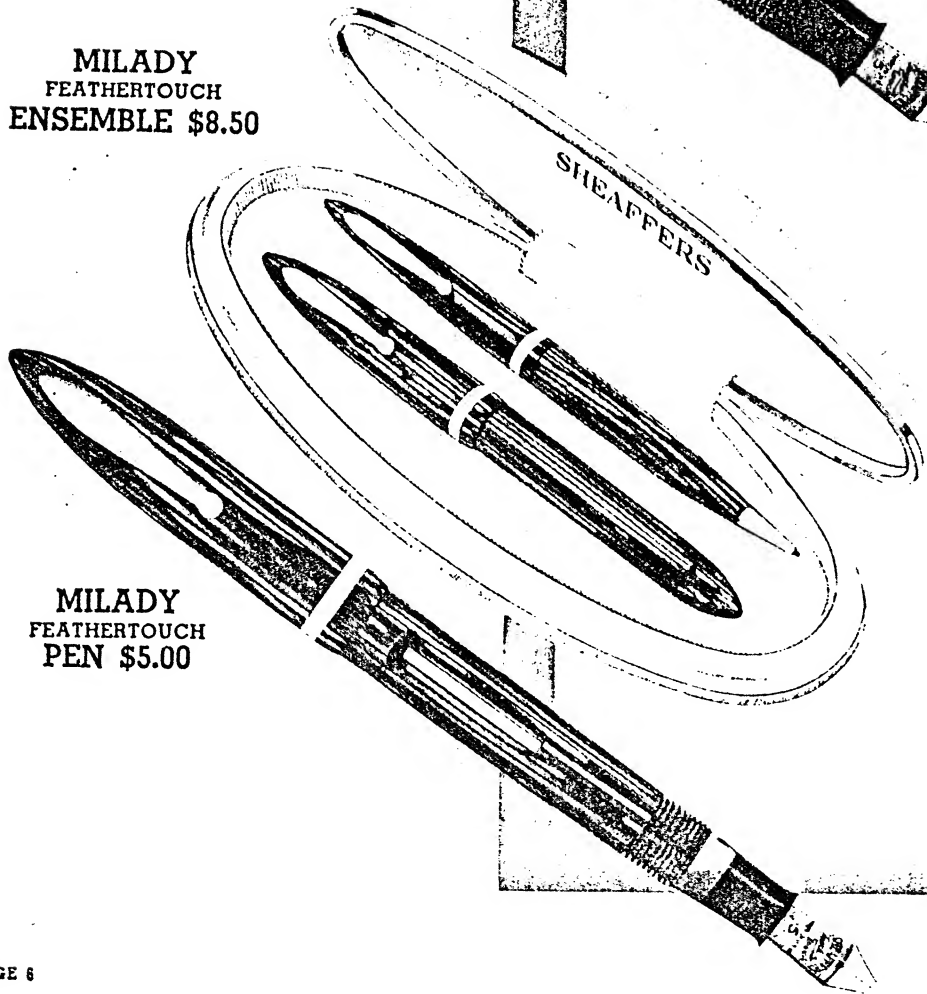

**MILADY
FEATHERTOUCH
PEN $5.00**

ADMIRAL FEATHERTOUCH (With Shorter Length Pencil)

Color	List $8.50	List $3.50	List $8.50
	Ensemble Code	Pencil Code	Ensemble Code
<i>One-Stroke Vacuum</i>			
Black	WUDEB	LVECE	MVIDE
Golden Brown	KALEG	KADYG	KALEF
Gray Pearl	RULIV	RIRMY	RUGAS
Marine Green	EMIMX	EFIBG	ELUTR
<i>Visuluted—(Lever Style)</i>			
Black	LADUI	LADJE	LADMU
Golden Brown	KALCO	KACOC	KAFAR
Gray Pearl	RUNUB	REDTY	RIPNU
Marine Green	ELOVL	ECONR	EFOZH
<i>Visuluted—(Lever Style)</i>			
Black	LADPE	LADGU	LADMU
Golden Brown	KALIN	KACIT	KAFAR
Gray Pearl	RUMOZ	REFSA	RIPNU
Marine Green	ELIWK	ECIPM	EFOZH

NOTE: For Pen Code see table above.

MILADY FEATHERTOUCH

Color	List $8.50	List $5.00	List $3.50
	Ensemble Code	Pen Code	Pencil Code
<i>One-Stroke Vacuum</i>			
Black	LADUI	LADJE	LADMU
Golden Brown	KALCO	KACOC	KAFAR
Gray Pearl	RUNUB	REDTY	RIPNU
Marine Green	ELOVL	ECONR	EFOZH
<i>Visuluted—(Lever Style)</i>			
Black	LADPE	LADGU	LADMU
Golden Brown	KALIN	KACIT	KAFAR
Gray Pearl	RUMOZ	REFSA	RIPNU
Marine Green	ELIWK	ECIPM	EFOZH